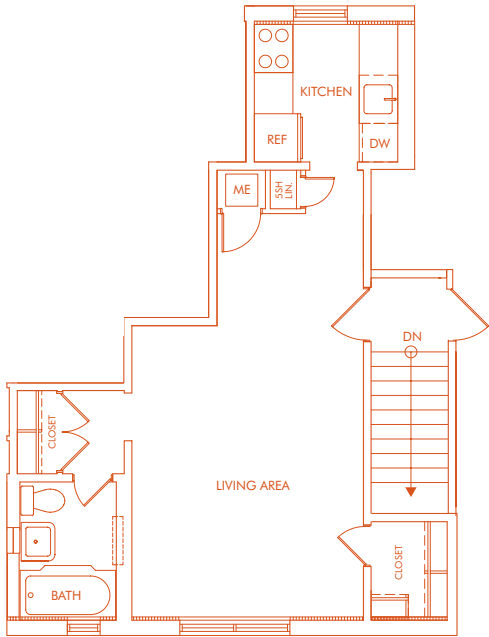

Gates of Ballston

FLOOR PLAN: EC
 APPROX. SIZE: 423 square feet

FLOOR PLAN: 1A
 APPROX. SIZE: 649 square feet

FLOOR PLAN: 1B
 APPROX. SIZE: 606 square feet