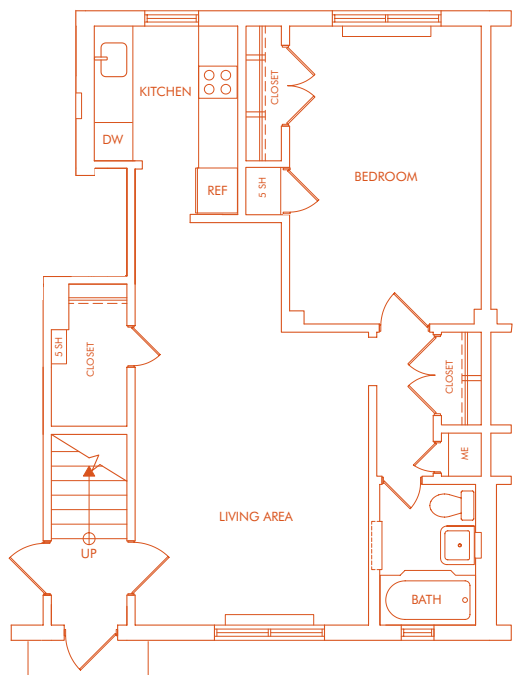

Gates of Ballston

FLOOR PLAN: EC
 APPROX. SIZE: 423 square feet

FLOOR PLAN: 1A
 APPROX. SIZE: 649 square feet

FLOOR PLAN: 1B
 APPROX. SIZE: 606 square feet